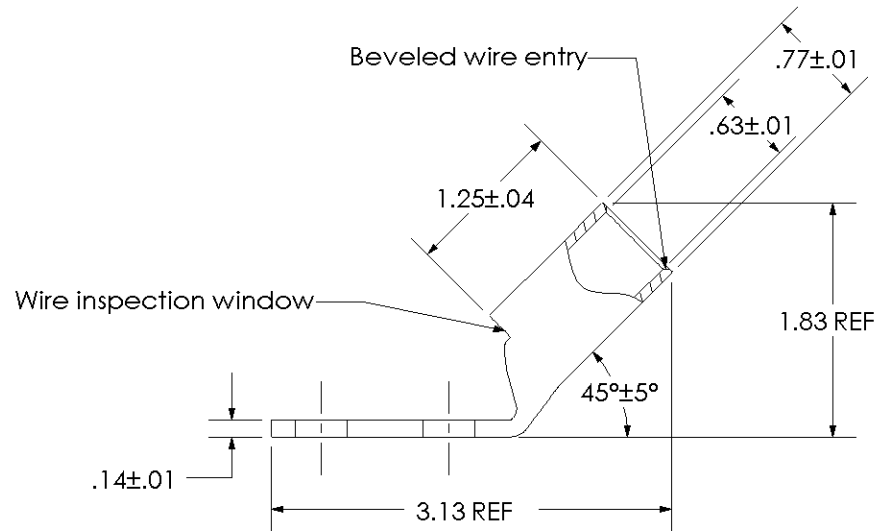

THIS COPY IS PROVIDED ON A RESTRICTED BASIS AND IS NOT TO BE USED IN ANY WAY DETRIMENTAL TO THE INTERESTS OF PANDUIT CORP.

Material	High Conductivity Seamless Copper Tube
Plating	Electro-Tin
Wire Size	250 kcmil
Wire Type	Stranded Copper; Class B: Compact, Compressed or Concentric, Class C: Concentric
Wire Strip Length	1-5/16 in.
Stud Size	3/8 in.
UL Listed Wire Connector	Yes, for applications up to 35kv. Consult cable manufacturer for voltage stress relief instructions with applications greater than 2000 volts.
UL Temperature Rating	90° C
C.S.A Certified Wire Connector	Yes
Panduit Color Code on Barrel	YELLOW
Panduit Die Index No. on Barrel	P62
Alternate Industry Die Index No. () on Barrel	(16)

CERTIFIED

LISTED Wire Connector

00	7/02	SAB	DRL	RELEASED	10344
REV	DATE	BY	CHK	DESCRIPTION	ECN

PANDUIT CORP. TINLEY PARK, ILLINOIS

LCD250-38DH-X
Copper Lug - Two-Hole, Standard Barrel, 45° Angle Tongue

SCALE N/A DRAWING NO / CAD FILE LCD250-38DH-CUST