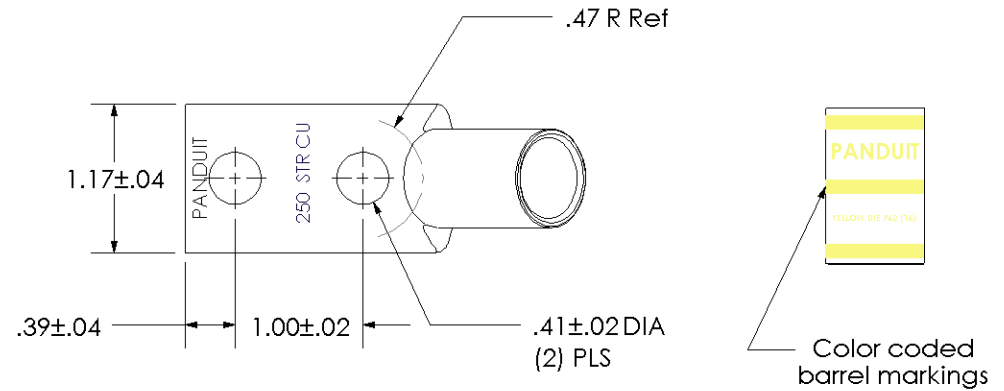

THIS COPY IS PROVIDED ON A RESTRICTED BASIS AND IS NOT TO BE USED IN ANY WAY DETRIMENTAL TO THE INTERESTS OF PANDUIT CORP.

Material	High Conductivity Seamless Copper Tube
Plating	Electro-Tin
Wire Size	250 kcmil
Wire Type	Stranded Copper; Class B: Compact, Compressed or Concentric, Class C: Concentric
Wire Strip Length	1-5/16 in.
Stud Size	3/8 in.
UL Listed Wire Connector	Yes, for applications up to 35kv. Consult cable manufacturer for voltage stress relief instructions with applications greater than 2000 volts.
UL Temperature Rating	90° C
C.S.A Certified Wire Connector	Yes
Panduit Color Code on Barrel	YELLOW
Panduit Die Index No. on Barrel	P62
Alternate Industry Die Index No. () on Barrel	(16)

CERTIFIED

LISTED Wire Connector

00	7/02	SAB	DRL	RELEASED	10344
REV	DATE	BY	CHK	DESCRIPTION	ECN

PANDUIT CORP. TINLEY PARK, ILLINOIS

LCD250-38DH-X
Copper Lug - Two-Hole, Standard Barrel, 45° Angle Tongue

SCALE N/A DRAWING NO / CAD FILE LCD250-38DH-CUST